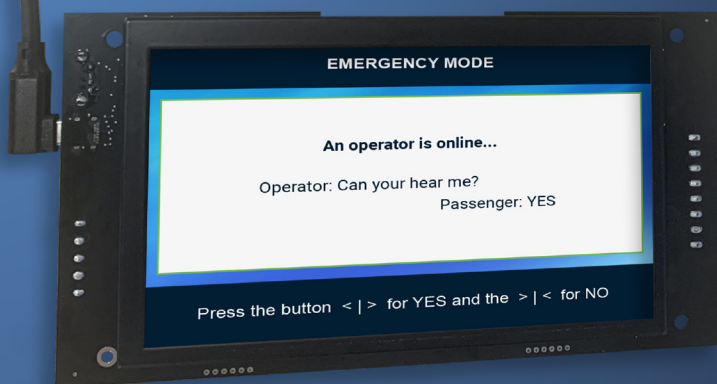

THUNDER TC7082X

Emergency phone in cab

Emergency call 7" display mode

Position indicator 7" display mode

Features

- ADA, ASME A17.1-2019/CSA B44:19 compliant
 - Full-duplex VoIP
 - 7" color LCD
 - LCD position indicator
 - Voice annunciator
- Self-diagnostic as required per code
- Upgradable remotely or with USB drive
 - Dipswitch configurable

Camera module

- Code compliant with entire floor view
- Easy installation in COP: One cable for audio, microphone, video
- External PoE port available as an option

917 Mgr Grandin, Suite 304B
Quebec City
Quebec, Canada G1V 3X8