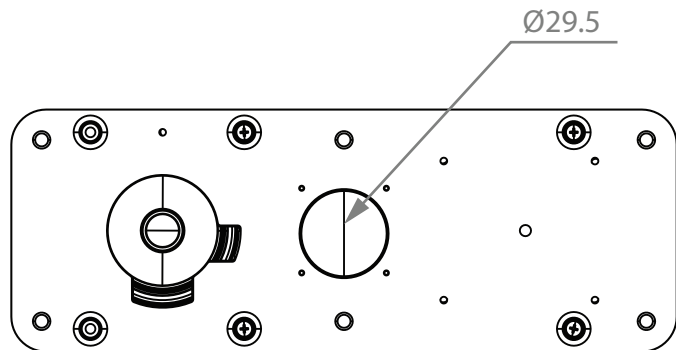

	Title: TunderCabin15_mec_cutout (Landscape)		Unit: MM	
	Tolerance:	Material:	Finish:	
		Scale: 1:2	No. piece: N/A	Date: 2024-05-02
		Angular:	Rev: 1	Name:

Cutout
(15" screen portrait)

	Title: TunderCabin15_mec_cutout (Portrait)		Unit: MM	
	Tolerance:	Material:	Finish:	
		Scale: 1:2	No. piece: N/A	Date: 2024-05-02
		Angular:	Rev: 1	Name: Page: 1/1

	Title: Camera module without switch			Unit: MM
	Tolerance:	Material:	Finish:	
		Scale: 1:2	No. piece: N/A	Date: 2024-05-02
		Rev: 1.0	Name:	Page: 1/1