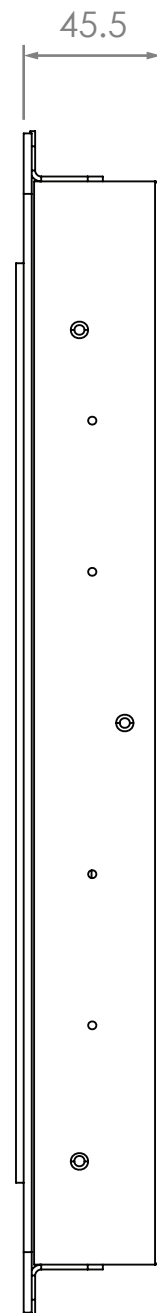

Cutout
(15" screen landscape)

	Title: TunderCabin15_mec_cutout (Landscape)		Unit: MM	
	Tolerance:	Material:	Finish:	
		Scale: 1:2	No. piece: N/A	Date: 2024-05-02
		Angular:	Rev: 1	Name:

Studing patern
(15" screen landscape)

	Title: TunderCabin15_mec_cutout (Landscape)		Unit: MM	
	Tolerance:	Material:	Finish:	
		Scale: 1:2	No. piece: N/A	Date: 2024-05-02
		Angular:	Rev: 1	Name:

Cutout
(15" screen portrait)

	Title: TunderCabin15_mec_cutout (Portrait)		Unit: MM	
	Tolerance:	Material:	Finish:	
		Scale: 1:2	No. piece: N/A	Date: 2024-05-02
		Angular:	Rev: 1	Name: Page: 1/1

Studing patern
(15" screen portrait)

	Title: TunderCabin15_mec_cutout (Portrait)		Unit: MM	
	Tolerance:	Material:	Finish:	
		Scale: 1:2	No. piece: N/A	Date: 2024-05-02
		Rev: 1	Name:	Page: 1/1

VIDA TECH	Title: Thunder 15" Screen			Unit: MM
	Tolerance:	Material:	Finish:	
	Scale:	1:2	No. piece:	Date: 2024-05-14
	Angular:	1	Name:	Page: 1/1

	Title: Camera module without switch			Unit: MM
	Tolerance:	Material:	Finish:	
		Scale: 1:2	No. piece: N/A	Date: 2024-05-02
		Rev: 1.0	Name:	Page: 1/1