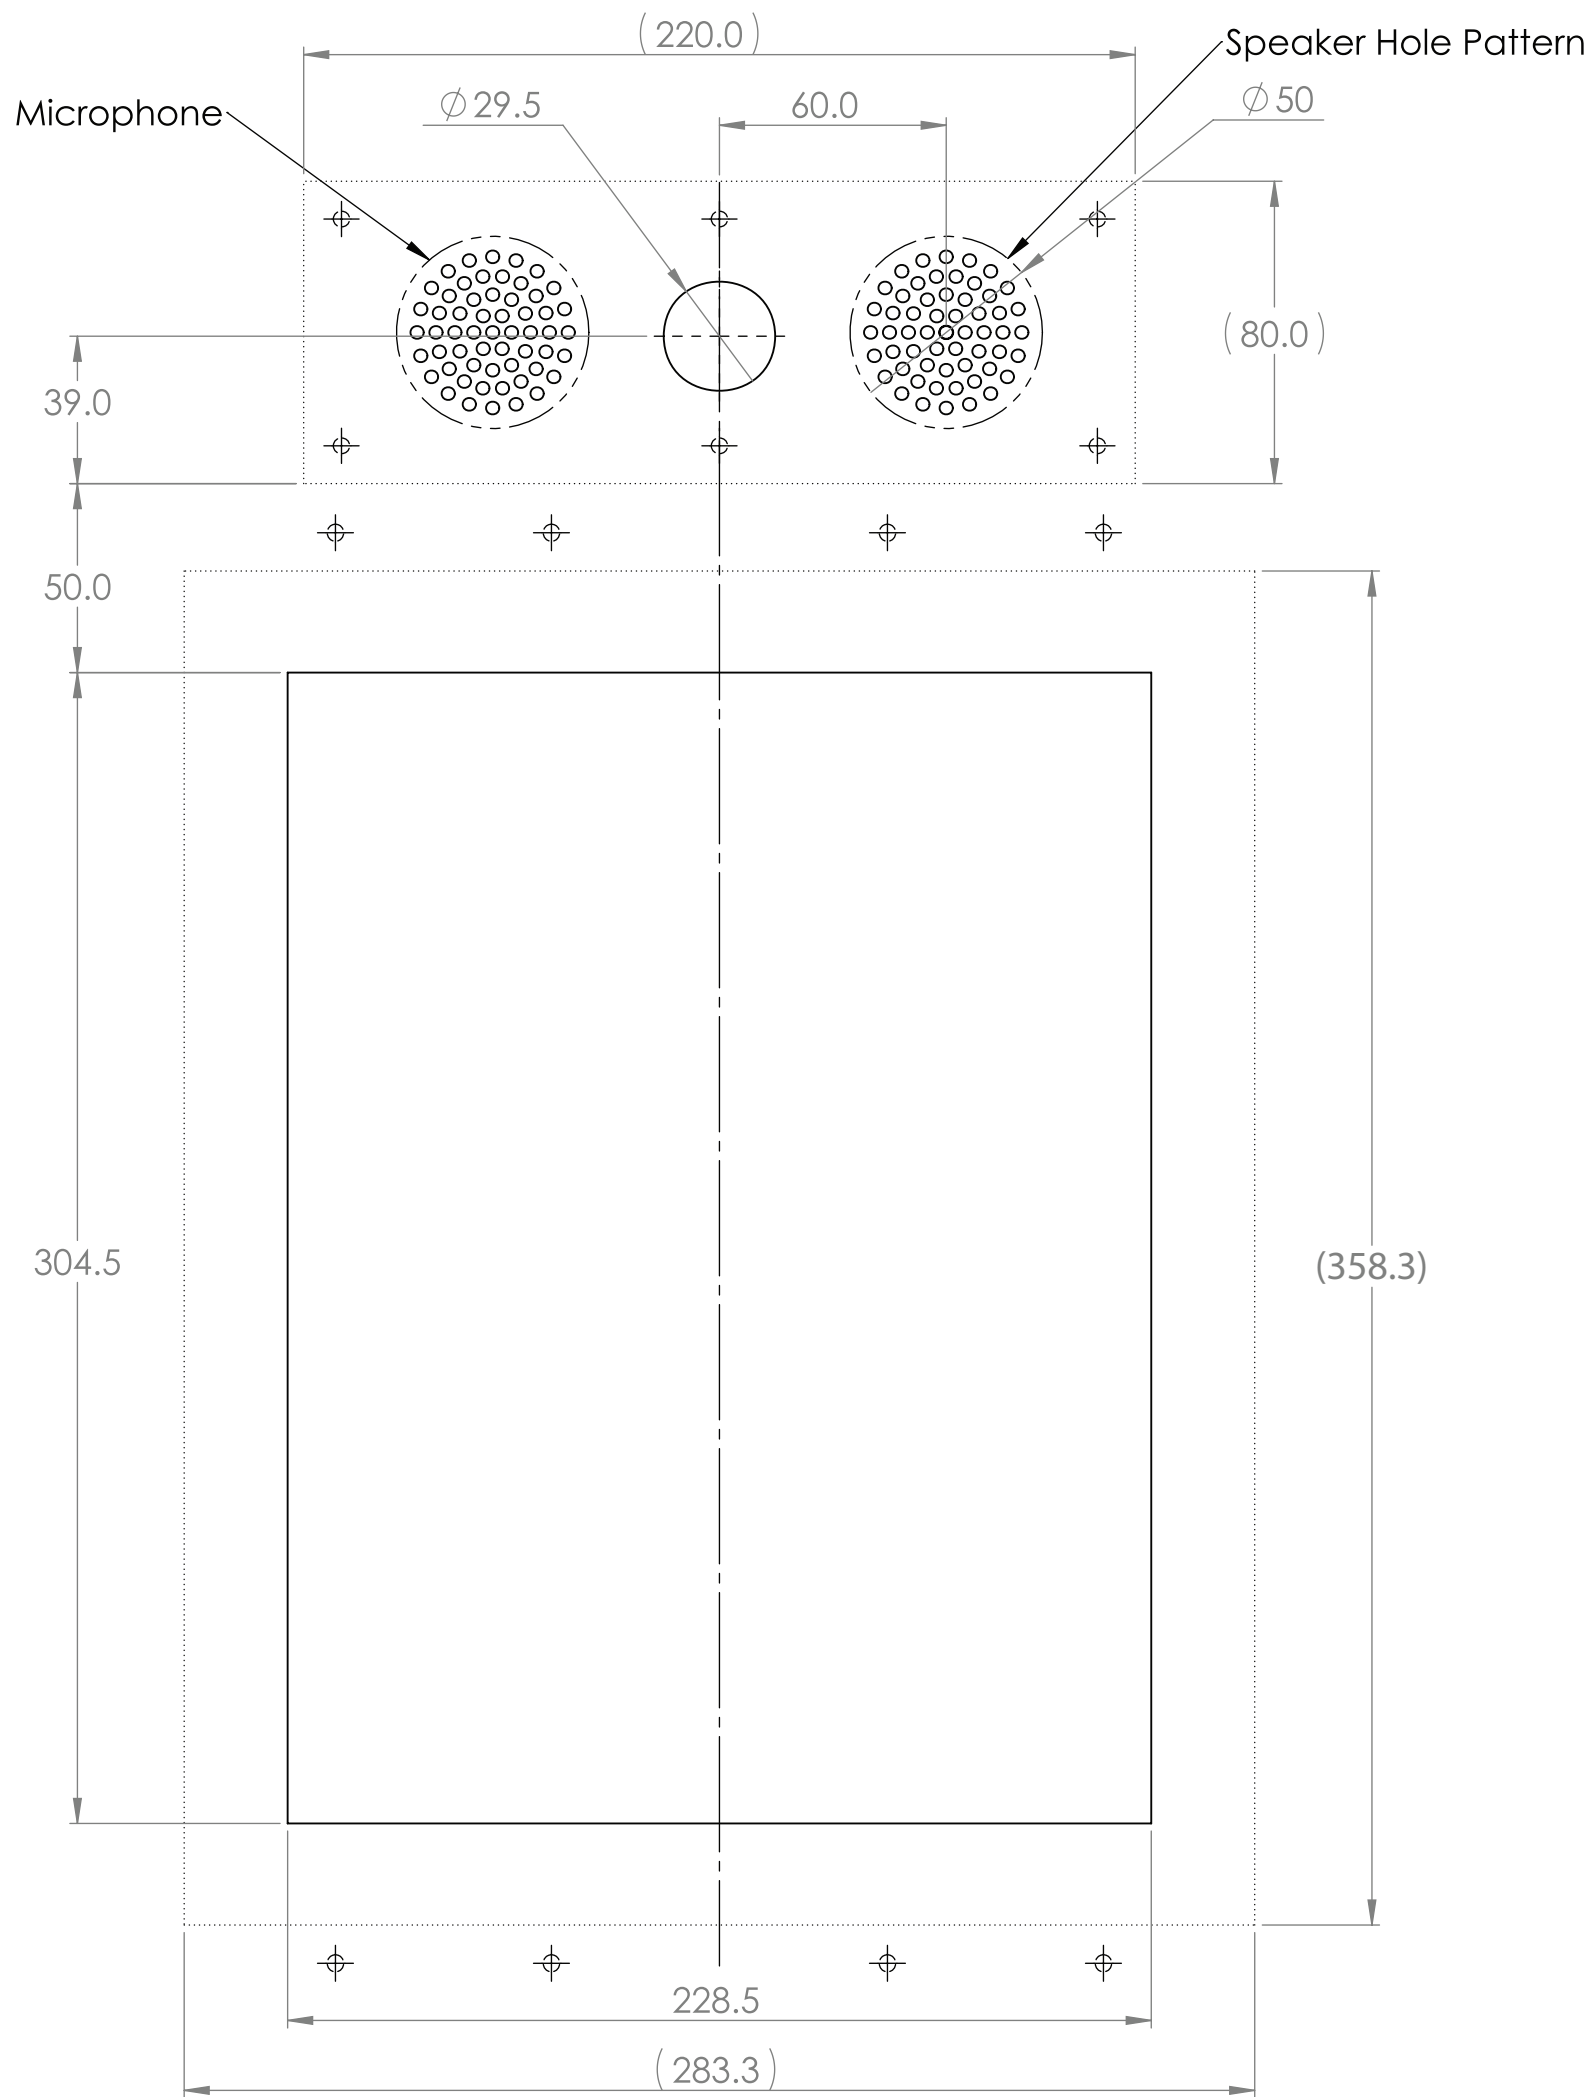

Cutout
(15" screen landscape)

	Title: TunderCabin15_mec_cutout (Landscape)		Unit: MM	
	Tolerance:	Material:	Finish:	
		Scale: 1:2	No. piece: N/A	Date: 2024-05-02
		Angular:	Rev: 1	Name:

Studing patern
(15" screen landscape)

	Title: TunderCabin15_mec_cutout (Landscape)		Unit: MM	
	Tolerance:	Material:	Finish:	
		Scale: 1:2	No. piece: N/A	Date: 2024-05-02
		Angular:	Rev: 1	Name:

Cutout
(15" screen portrait)

	Title: TunderCabin15_mec_cutout (Portrait)		Unit: MM	
	Tolerance:	Material:	Finish:	
		Scale: 1:2	No. piece: N/A	Date: 2024-05-02
		Angular:	Rev: 1	Name: Page: 1/1

Studing patern
(15" screen portrait)

	Title: TunderCabin15_mec_cutout (Portrait)		Unit: MM	
	Tolerance:	Material:	Finish:	
		Scale: 1:2	No. piece: N/A	Date: 2024-05-02
		Rev: 1	Name:	Page: 1/1

VIDA TECH	Title: Thunder 15" Screen			Unit: MM
	Tolerance:	Material:	Finish:	
	Scale:	1:2	No. piece:	Date: 2024-05-14
	Angular:	1	Name:	Page: 1/1

	Title: Camera module without switch			Unit: MM
	Tolerance:	Material:	Finish:	
		Scale: 1:2	No. piece: N/A	Date: 2024-05-02
		Rev: 1.0	Name:	Page: 1/1