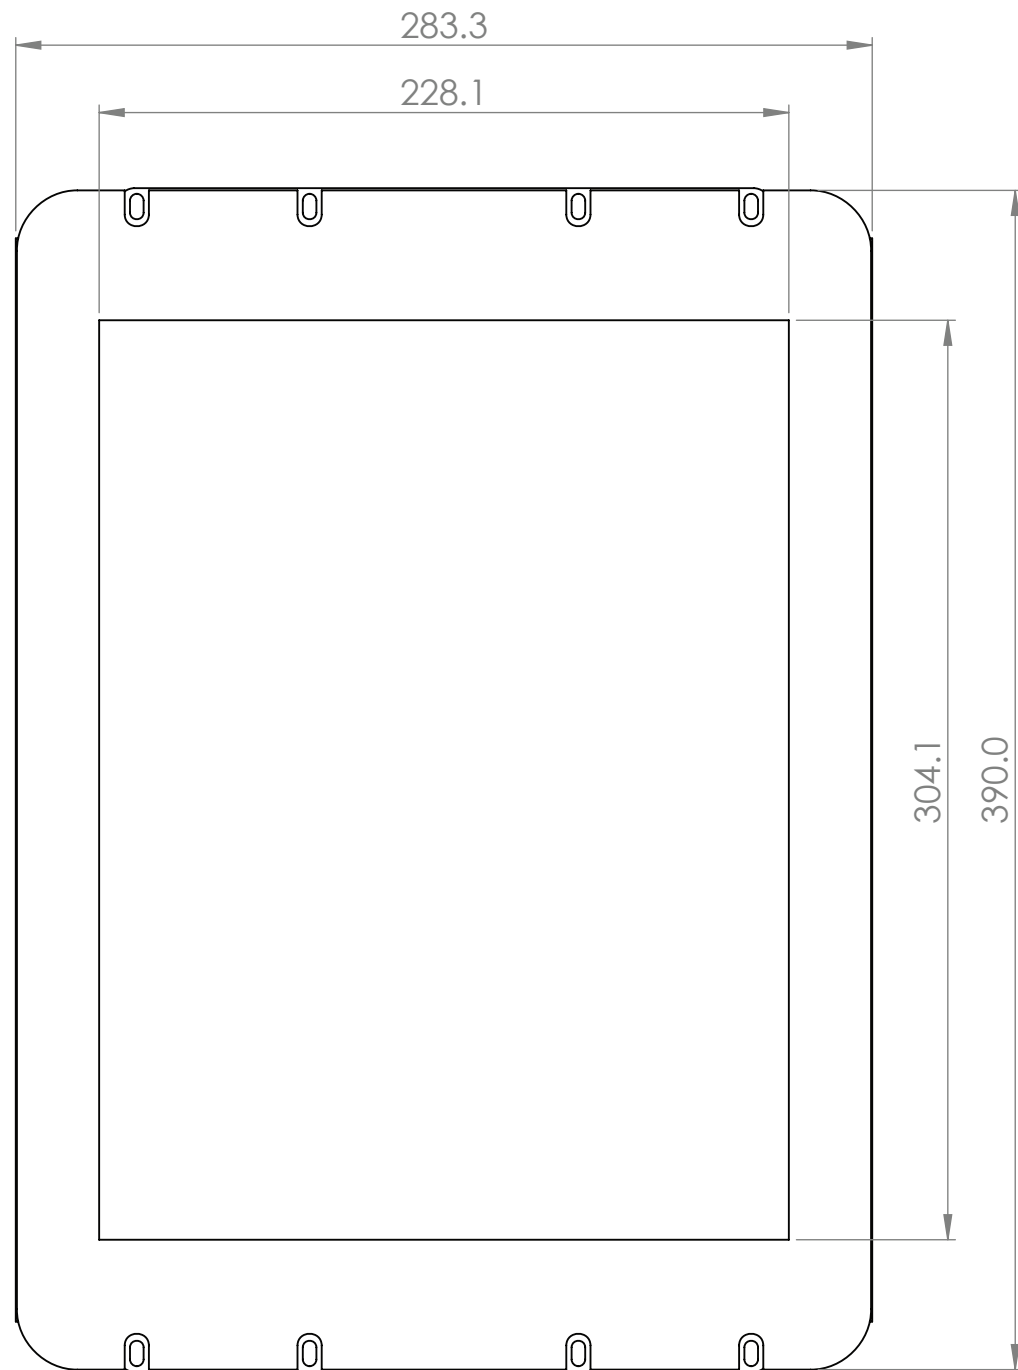

Cutout
(15" screen landscape)

	Title: TunderCabin15_mec_cutout (Landscape)		Unit: MM	
	Tolerance:	Material:	Finish:	
		Scale: 1:2	No. piece: N/A	Date: 2024-05-02
		Angular:	Rev: 1	Name:

Studing patern
(15" screen landscape)

	Title: TunderCabin15_mec_cutout (Landscape)		Unit: MM	
	Tolerance:	Material:	Finish:	
		Scale: 1:2	No. piece: N/A	Date: 2024-05-02
		Angular:	Rev: 1	Name:

Cutout
(15" screen portrait)

	Title: TunderCabin15_mec_cutout (Portrait)		Unit: MM	
	Tolerance:	Material:	Finish:	
		Scale: 1:2	No. piece: N/A	Date: 2024-05-02
		Angular:	Rev: 1	Name: Page: 1/1

Studing patern
(15" screen portrait)

	Title: TunderCabin15_mec_cutout (Portrait)		Unit: MM	
	Tolerance:	Material:	Finish:	
		Scale: 1:2	No. piece: N/A	Date: 2024-05-02
		Rev: 1	Name:	Page: 1/1

VIDA TECH	Title: Thunder 15" Screen			Unit: MM
	Tolerance:	Material:	Finish:	
	Scale:	1:2	No. piece:	Date: 2024-05-14
	Angular:	1	Name:	Page: 1/1

	Title: Camera module without switch			Unit: MM
	Tolerance:	Material:	Finish:	
		Scale: 1:2	No. piece: N/A	Date: 2024-05-02
		Rev: 1.0	Name:	Page: 1/1