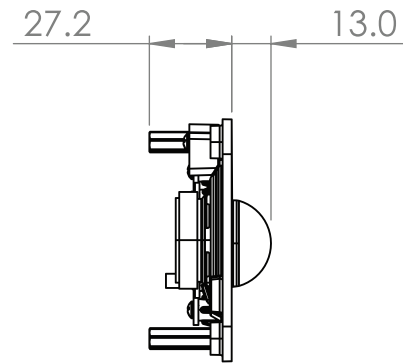

	Title: TunderCabin15_mec_cutout (Landscape)		Unit: MM	
	Tolerance:	Material:	Finish:	
		Scale: 1:2	No. piece: N/A	Date: 2024-05-02
		Angular:	Rev: 1	Name:

Cutout
(15" screen portrait)

	Title: TunderCabin15_mec_cutout (Portrait)		Unit: MM	
	Tolerance:	Material:	Finish:	
		Scale: 1:2	No. piece: N/A	Date: 2024-05-02
		Angular:	Rev: 1	Name: Page: 1/1

Studing patern
(15" screen portrait)

	Title: TunderCabin15_mec_cutout (Portrait)		Unit: MM	
	Tolerance:	Material:	Finish:	
		Scale: 1:2	No. piece: N/A	Date: 2024-05-02
		Rev: 1	Name:	Page: 1/1

VIDA TECH	Title: Thunder 15" Screen			Unit: MM
	Tolerance:	Material:	Finish:	
	Scale:	1:2	No. piece:	Date: 2024-05-14
	Angular:	1	Name:	Page: 1/1

	Title: Camera module without switch			Unit: MM
	Tolerance:	Material:	Finish:	
		Scale: 1:2	No. piece: N/A	Date: 2024-05-02
		Rev: 1.0	Name:	Page: 1/1