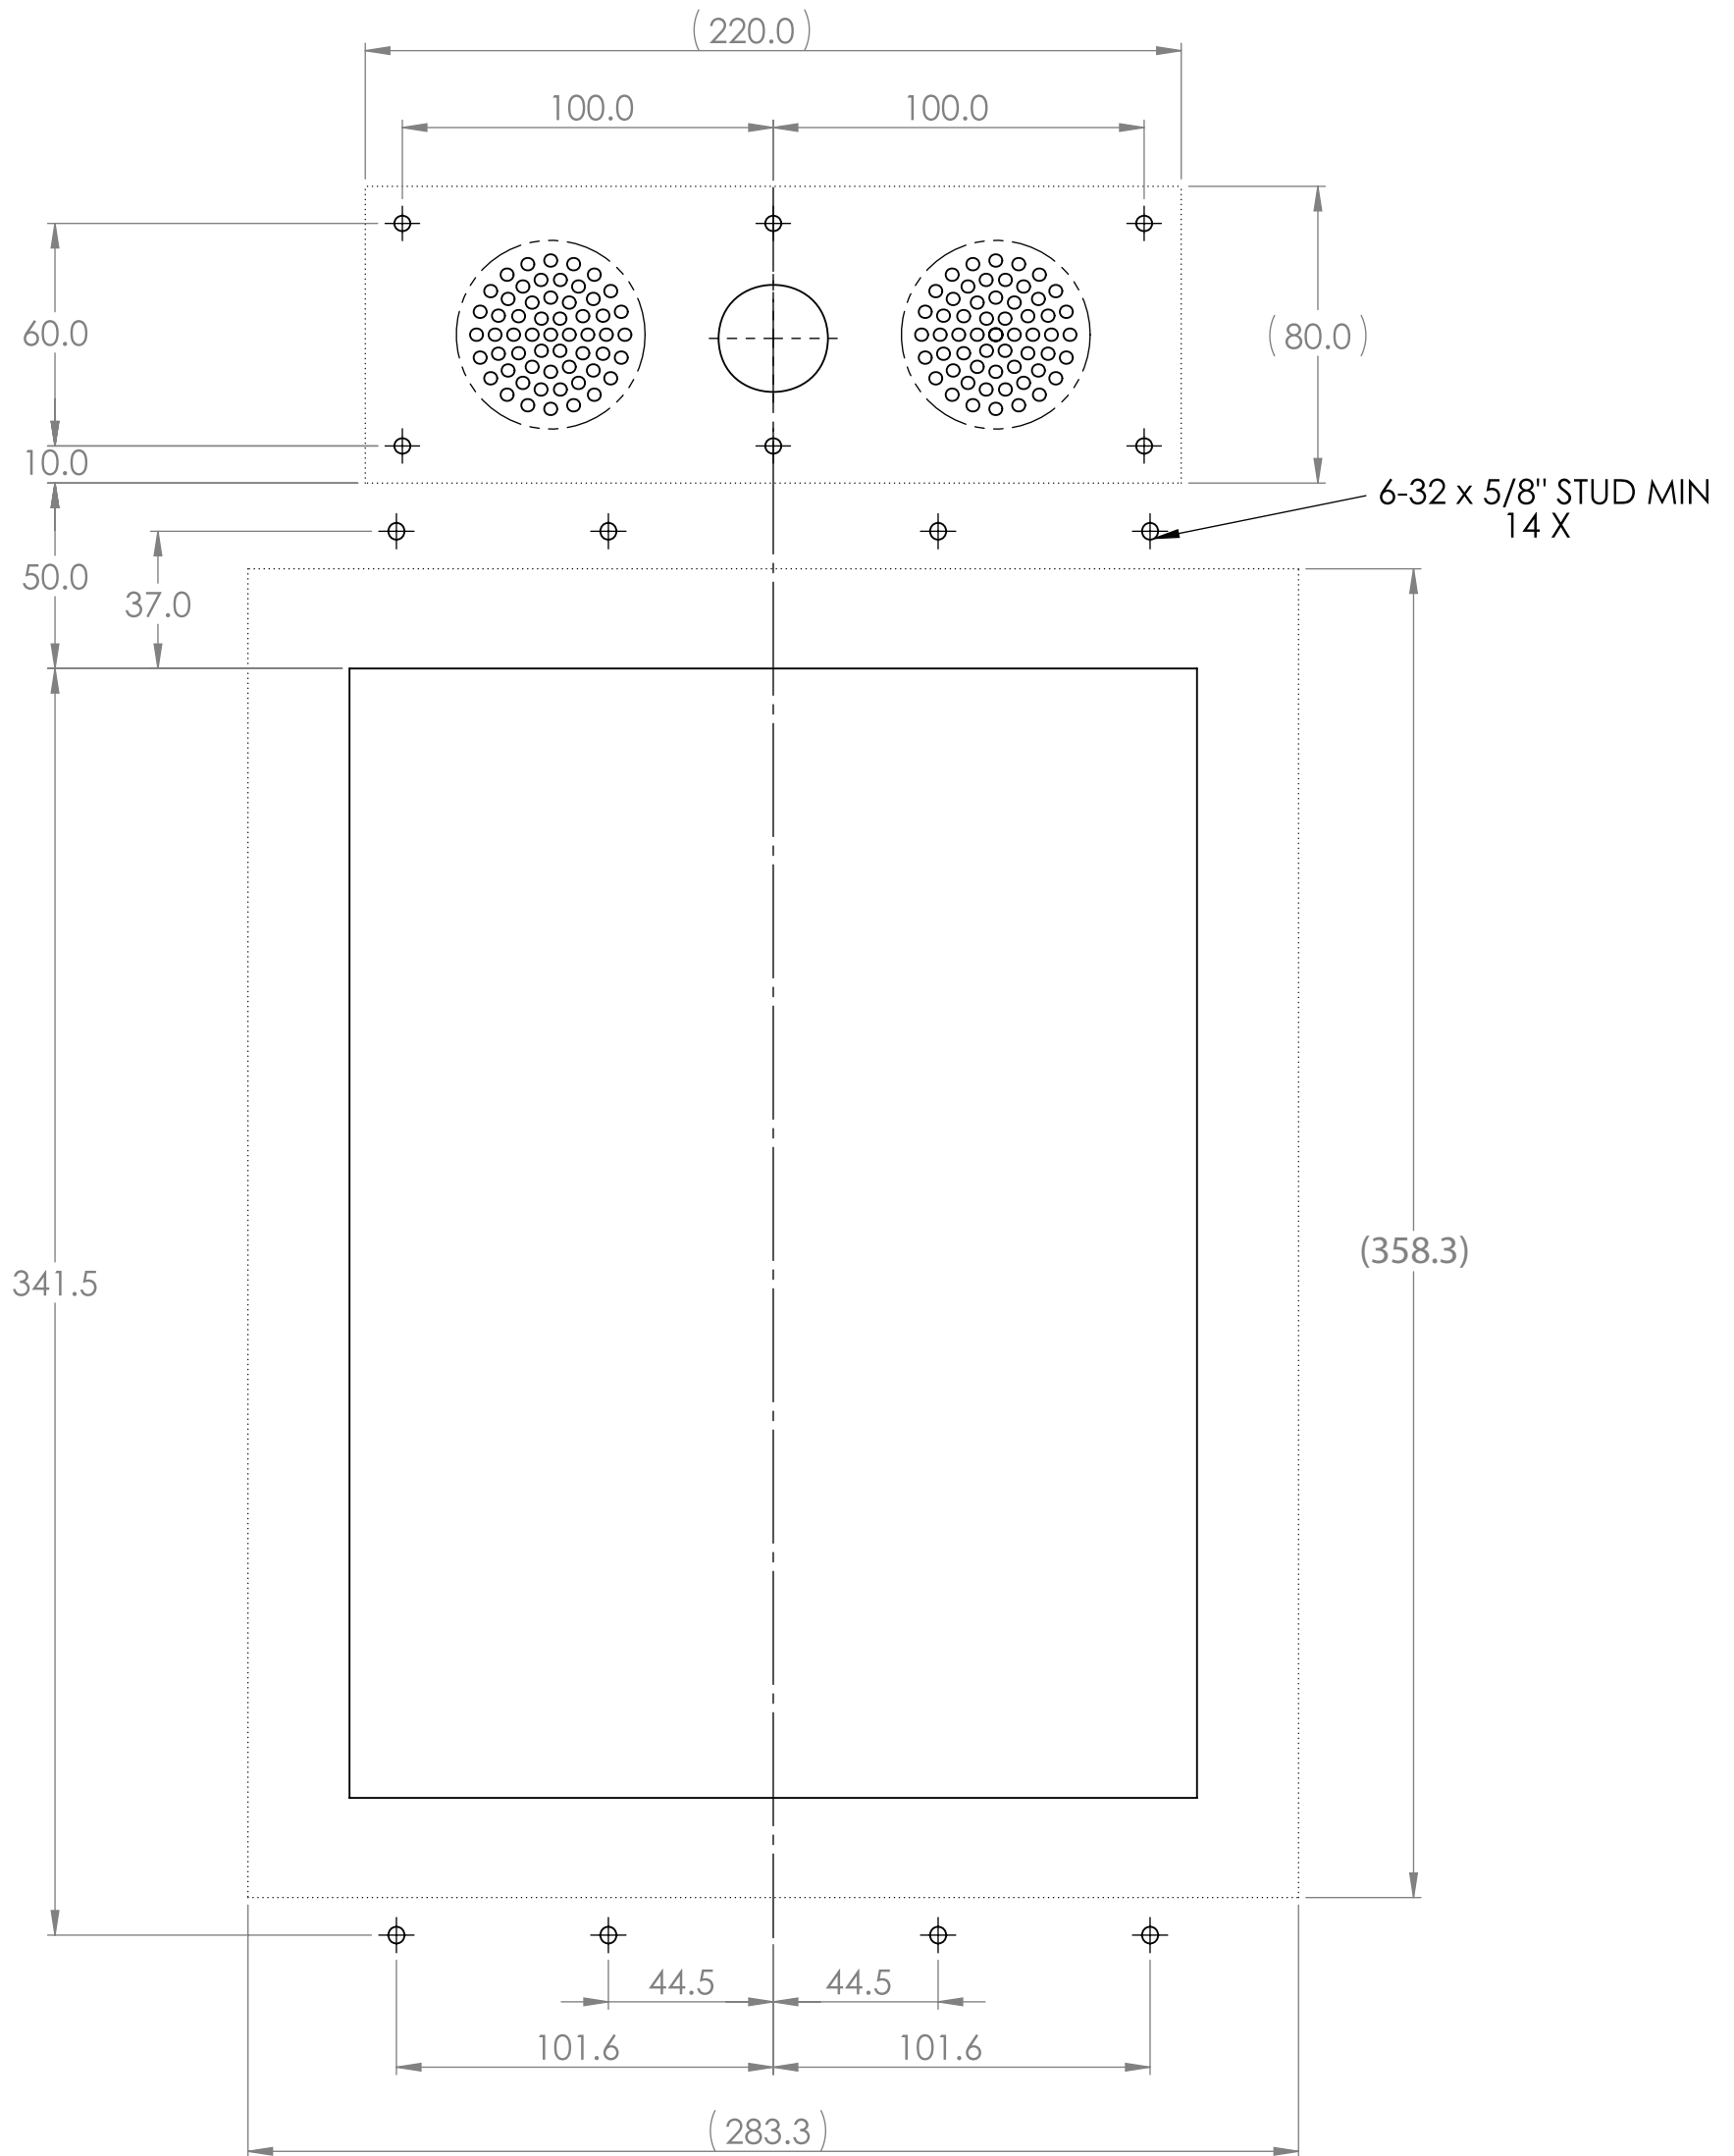

Cutout
(15" screen landscape)

	Title: TunderCabin15_mec_cutout (Landscape)		Unit: MM	
	Tolerance:	Material:	Finish:	
		Scale: 1:2	No. piece: N/A	Date: 2024-05-02
		Angular:	Rev: 1	Name:

Studing patern
(15" screen landscape)

	Title: TunderCabin15_mec_cutout (Landscape)		Unit: MM	
	Tolerance:	Material:	Finish:	
		Scale: 1:2	No. piece: N/A	Date: 2024-05-02
		Angular:	Rev: 1	Name:

Cutout
(15" screen portrait)

	Title: TunderCabin15_mec_cutout (Portrait)		Unit: MM	
	Tolerance:	Material:	Finish:	
		Scale: 1:2	No. piece: N/A	Date: 2024-05-02
		Angular:	Rev: 1	Name: Page: 1/1

Studing patern
(15" screen portrait)

	Title: TunderCabin15_mec_cutout (Portrait)		Unit: MM	
	Tolerance:	Material:	Finish:	
		Scale: 1:2	No. piece: N/A	Date: 2024-05-02
		Rev: 1	Name:	Page: 1/1

VIDA TECH	Title: Thunder 15" Screen			Unit: MM
	Tolerance:	Material:	Finish:	
	Scale:	1:2	No. piece:	Date: 2024-05-14
	Angular:	1	Name:	Page: 1/1

	Title: Camera module without switch			Unit: MM
	Tolerance:	Material:	Finish:	
		Scale: 1:2	No. piece: N/A	Date: 2024-05-02
		Rev: 1.0	Name:	Page: 1/1