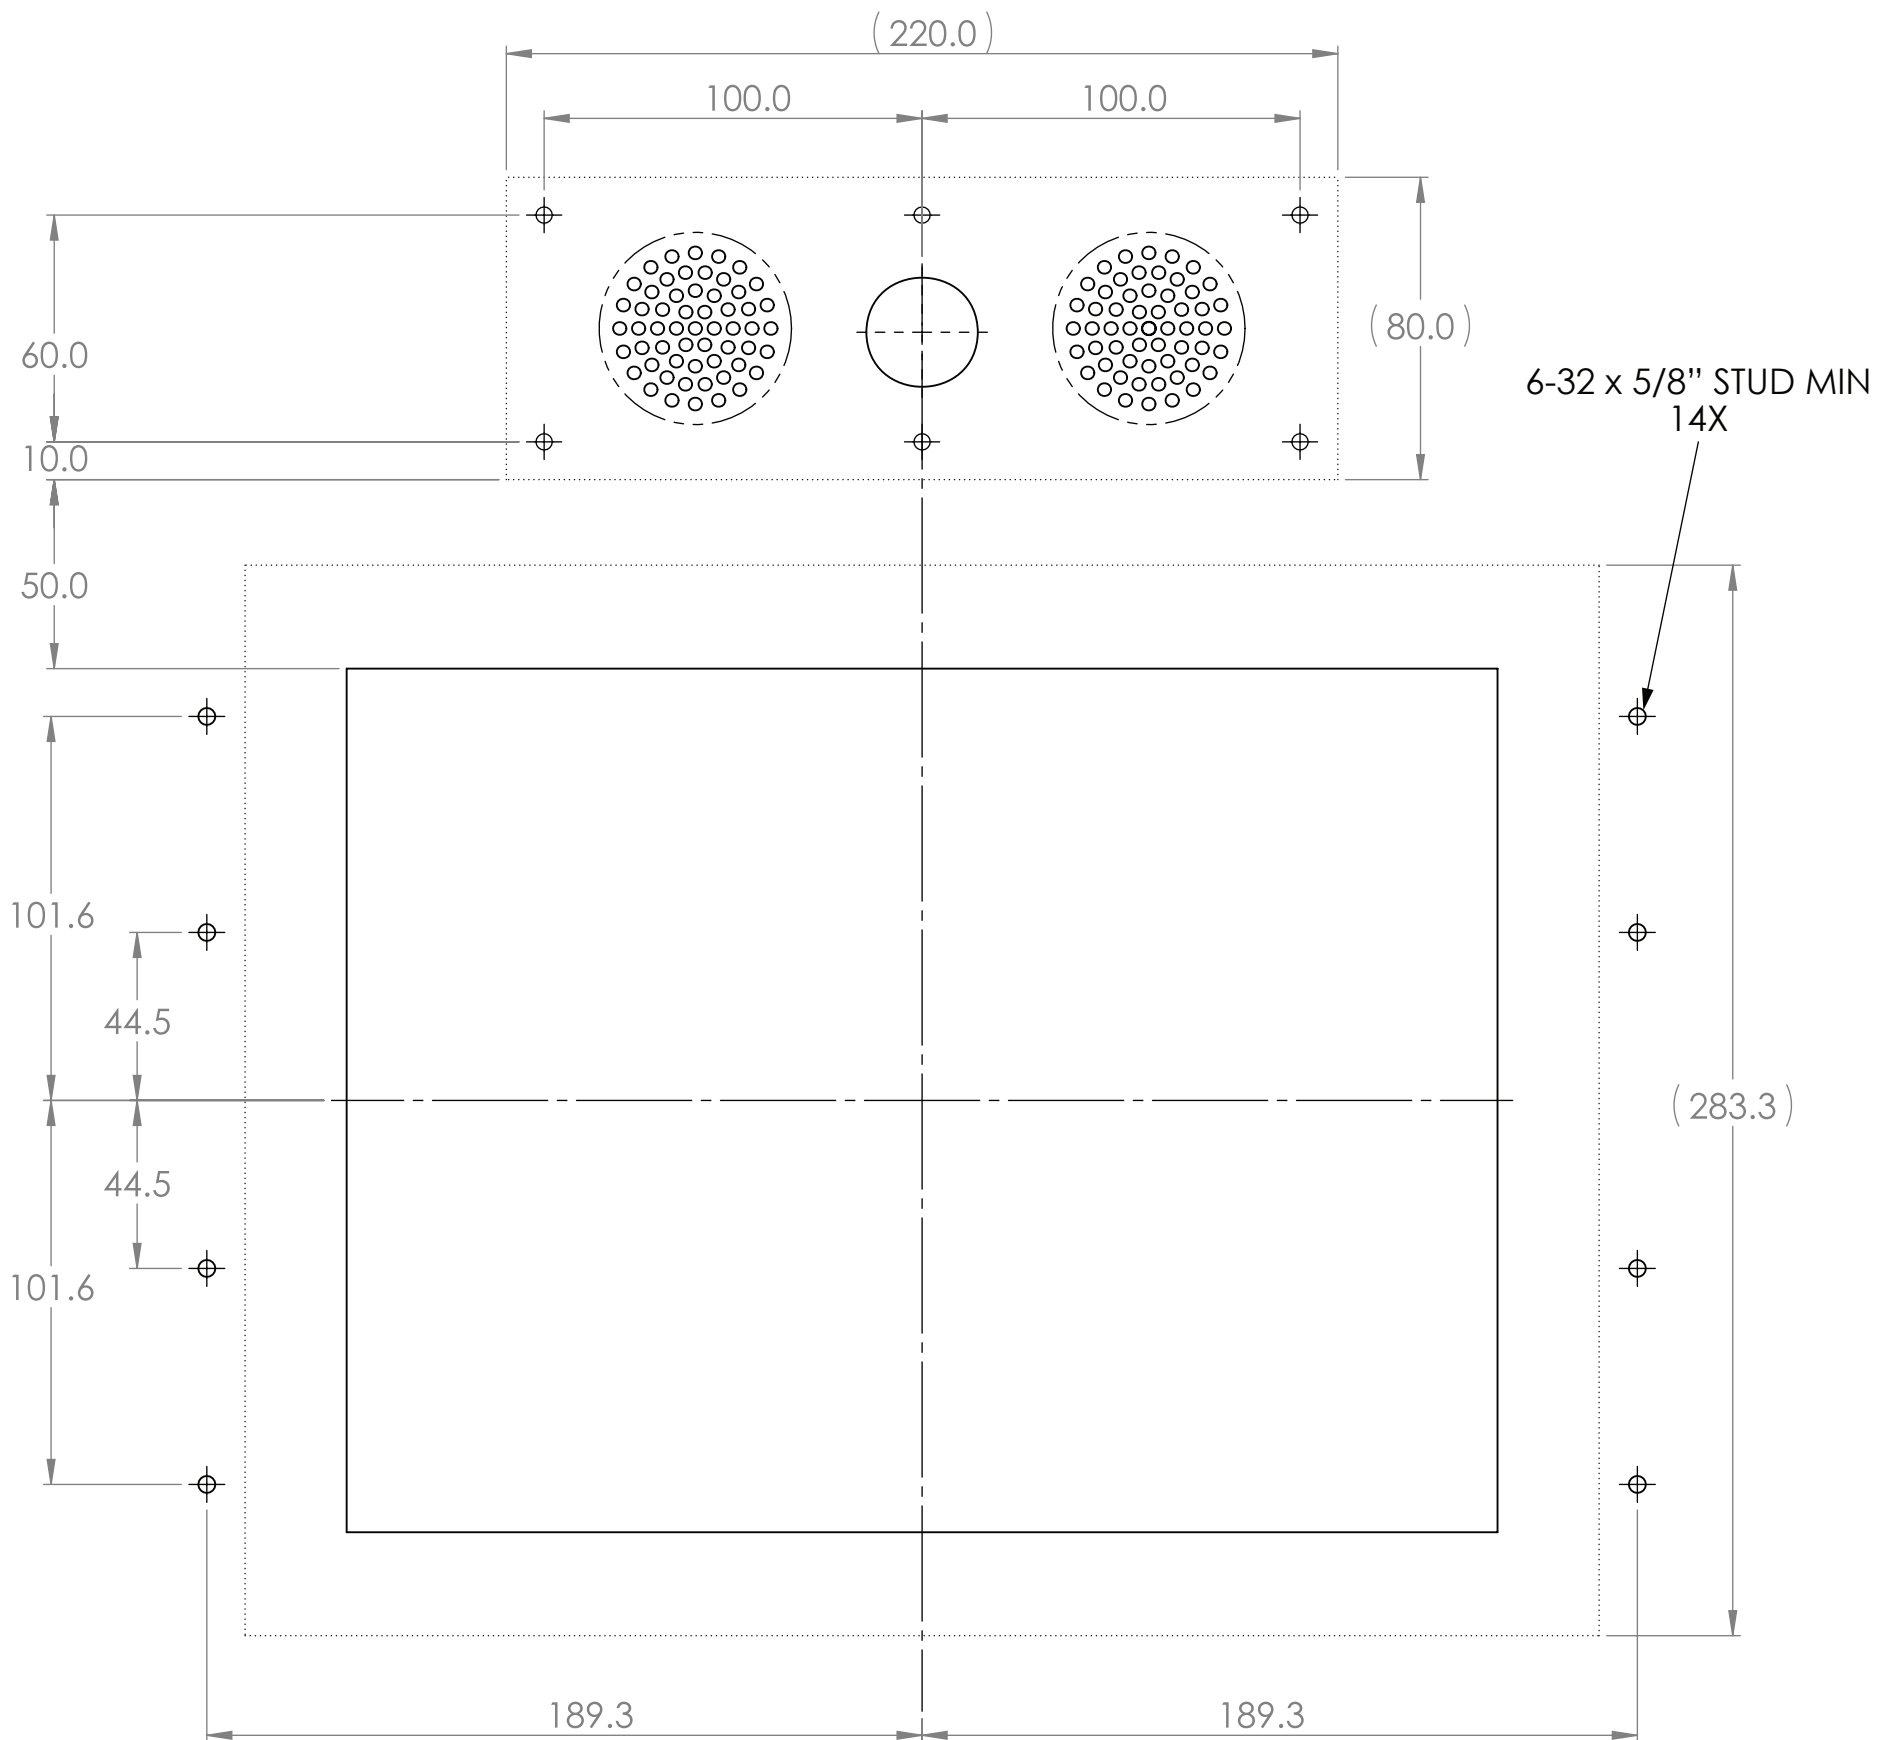

Cutout
(15" screen landscape)

	Title: TunderCabin15_mec_cutout (Landscape)		Unit: MM	
	Tolerance:	Material:	Finish:	
		Scale: 1:2	No. piece: N/A	Date: 2024-05-02
		Angular:	Rev: 1	Name:

Studing patern
(15" screen landscape)

	Title: TunderCabin15_mec_cutout (Landscape)		Unit: MM	
	Tolerance:	Material:	Finish:	
		Scale: 1:2	No. piece: N/A	Date: 2024-05-02
		Angular:	Rev: 1	Name:

Cutout
(15" screen portrait)

	Title: TunderCabin15_mec_cutout (Portrait)		Unit: MM	
	Tolerance:	Material:	Finish:	
		Scale: 1:2	No. piece: N/A	Date: 2024-05-02
		Angular:	Rev: 1	Name: Page: 1/1

Studing patern
(15" screen portrait)

	Title: TunderCabin15_mec_cutout (Portrait)		Unit: MM	
	Tolerance:	Material:	Finish:	
		Scale: 1:2	No. piece: N/A	Date: 2024-05-02
		Rev: 1	Name:	Page: 1/1

VIDA TECH	Title: Thunder 15" Screen			Unit: MM
	Tolerance:	Material:	Finish:	
	Scale:	1:2	No. piece:	Date: 2024-05-14
	Angular:	1	Name:	Page: 1/1

	Title: Camera module without switch			Unit: MM
	Tolerance:	Material:	Finish:	
		Scale: 1:2	No. piece: N/A	Date: 2024-05-02
		Rev: 1.0	Name:	Page: 1/1