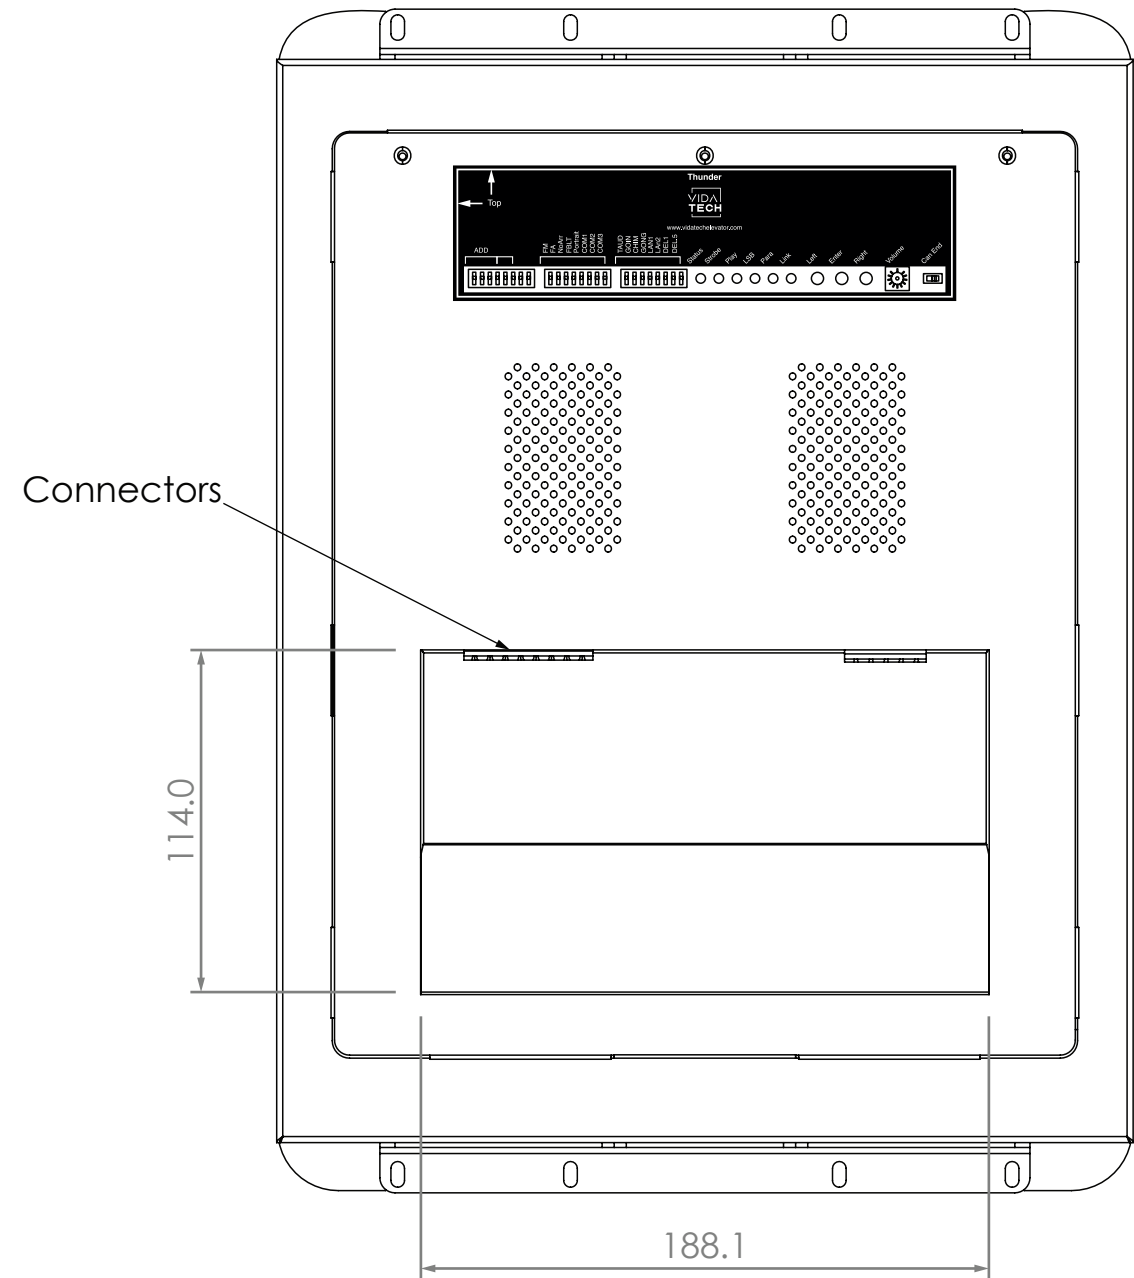

	Title: TunderCabin15_mec_cutout (Landscape)		Unit: MM	
	Tolerance:	Material:	Finish:	
		Scale: 1:2	No. piece: N/A	Date: 2024-05-02
		Angular:	Rev: 1	Name:

Cutout
(15" screen portrait)

	Title: TunderCabin15_mec_cutout (Portrait)		Unit: MM	
	Tolerance:	Material:	Finish:	
		Scale: 1:2	No. piece: N/A	Date: 2024-05-02
		Angular:	Rev: 1	Name: Page: 1/1

Studing patern
(15" screen portrait)

	Title: TunderCabin15_mec_cutout (Portrait)		Unit: MM	
	Tolerance:	Material:	Finish:	
		Scale: 1:2	No. piece: N/A	Date: 2024-05-02
		Rev: 1	Name:	Page: 1/1

VIDA TECH	Title: Thunder 15" Screen			Unit: MM
	Tolerance:	Material:	Finish:	
	Scale:	1:2	No. piece:	Date: 2024-05-14
	Angular:	1	Name:	Page: 1/1

	Title: Camera module without switch			Unit: MM
	Tolerance:	Material:	Finish:	
		Scale: 1:2	No. piece: N/A	Date: 2024-05-02
		Rev: 1.0	Name:	Page: 1/1