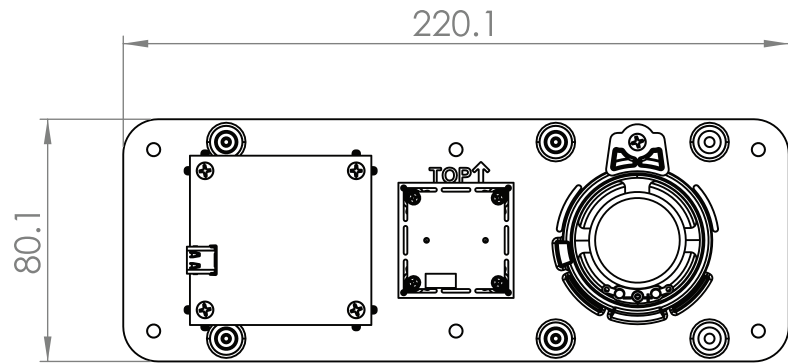

Cutout
(15" screen landscape)

	Title: TunderCabin15_mec_cutout (Landscape)		Unit: MM	
	Tolerance:	Material:	Finish:	
		Scale: 1:2	No. piece: N/A	Date: 2024-05-02
		Angular:	Rev: 1	Name:

Studing patern
(15" screen landscape)

	Title: TunderCabin15_mec_cutout (Landscape)		Unit: MM	
	Tolerance:	Material:	Finish:	
		Scale: 1:2	No. piece: N/A	Date: 2024-05-02
		Angular:	Rev: 1	Name:

Cutout
(15" screen portrait)

	Title: TunderCabin15_mec_cutout (Portrait)		Unit: MM	
	Tolerance:	Material:	Finish:	
		Scale: 1:2	No. piece: N/A	Date: 2024-05-02
		Angular:	Rev: 1	Name: Page: 1/1

Studing patern
(15" screen portrait)

	Title: TunderCabin15_mec_cutout (Portrait)		Unit: MM	
	Tolerance:	Material:	Finish:	
		Scale: 1:2	No. piece: N/A	Date: 2024-05-02
		Rev: 1	Name:	Page: 1/1

VIDA TECH	Title: Thunder 15" Screen			Unit: MM
	Tolerance:	Material:	Finish:	
	Scale:	1:2	No. piece:	Date: 2024-05-14
	Angular:	1	Name:	Page: 1/1

	Title: Camera module without switch			Unit: MM
	Tolerance:	Material:	Finish:	
		Scale: 1:2	No. piece: N/A	Date: 2024-05-02
		Rev: 1.0	Name:	Page: 1/1