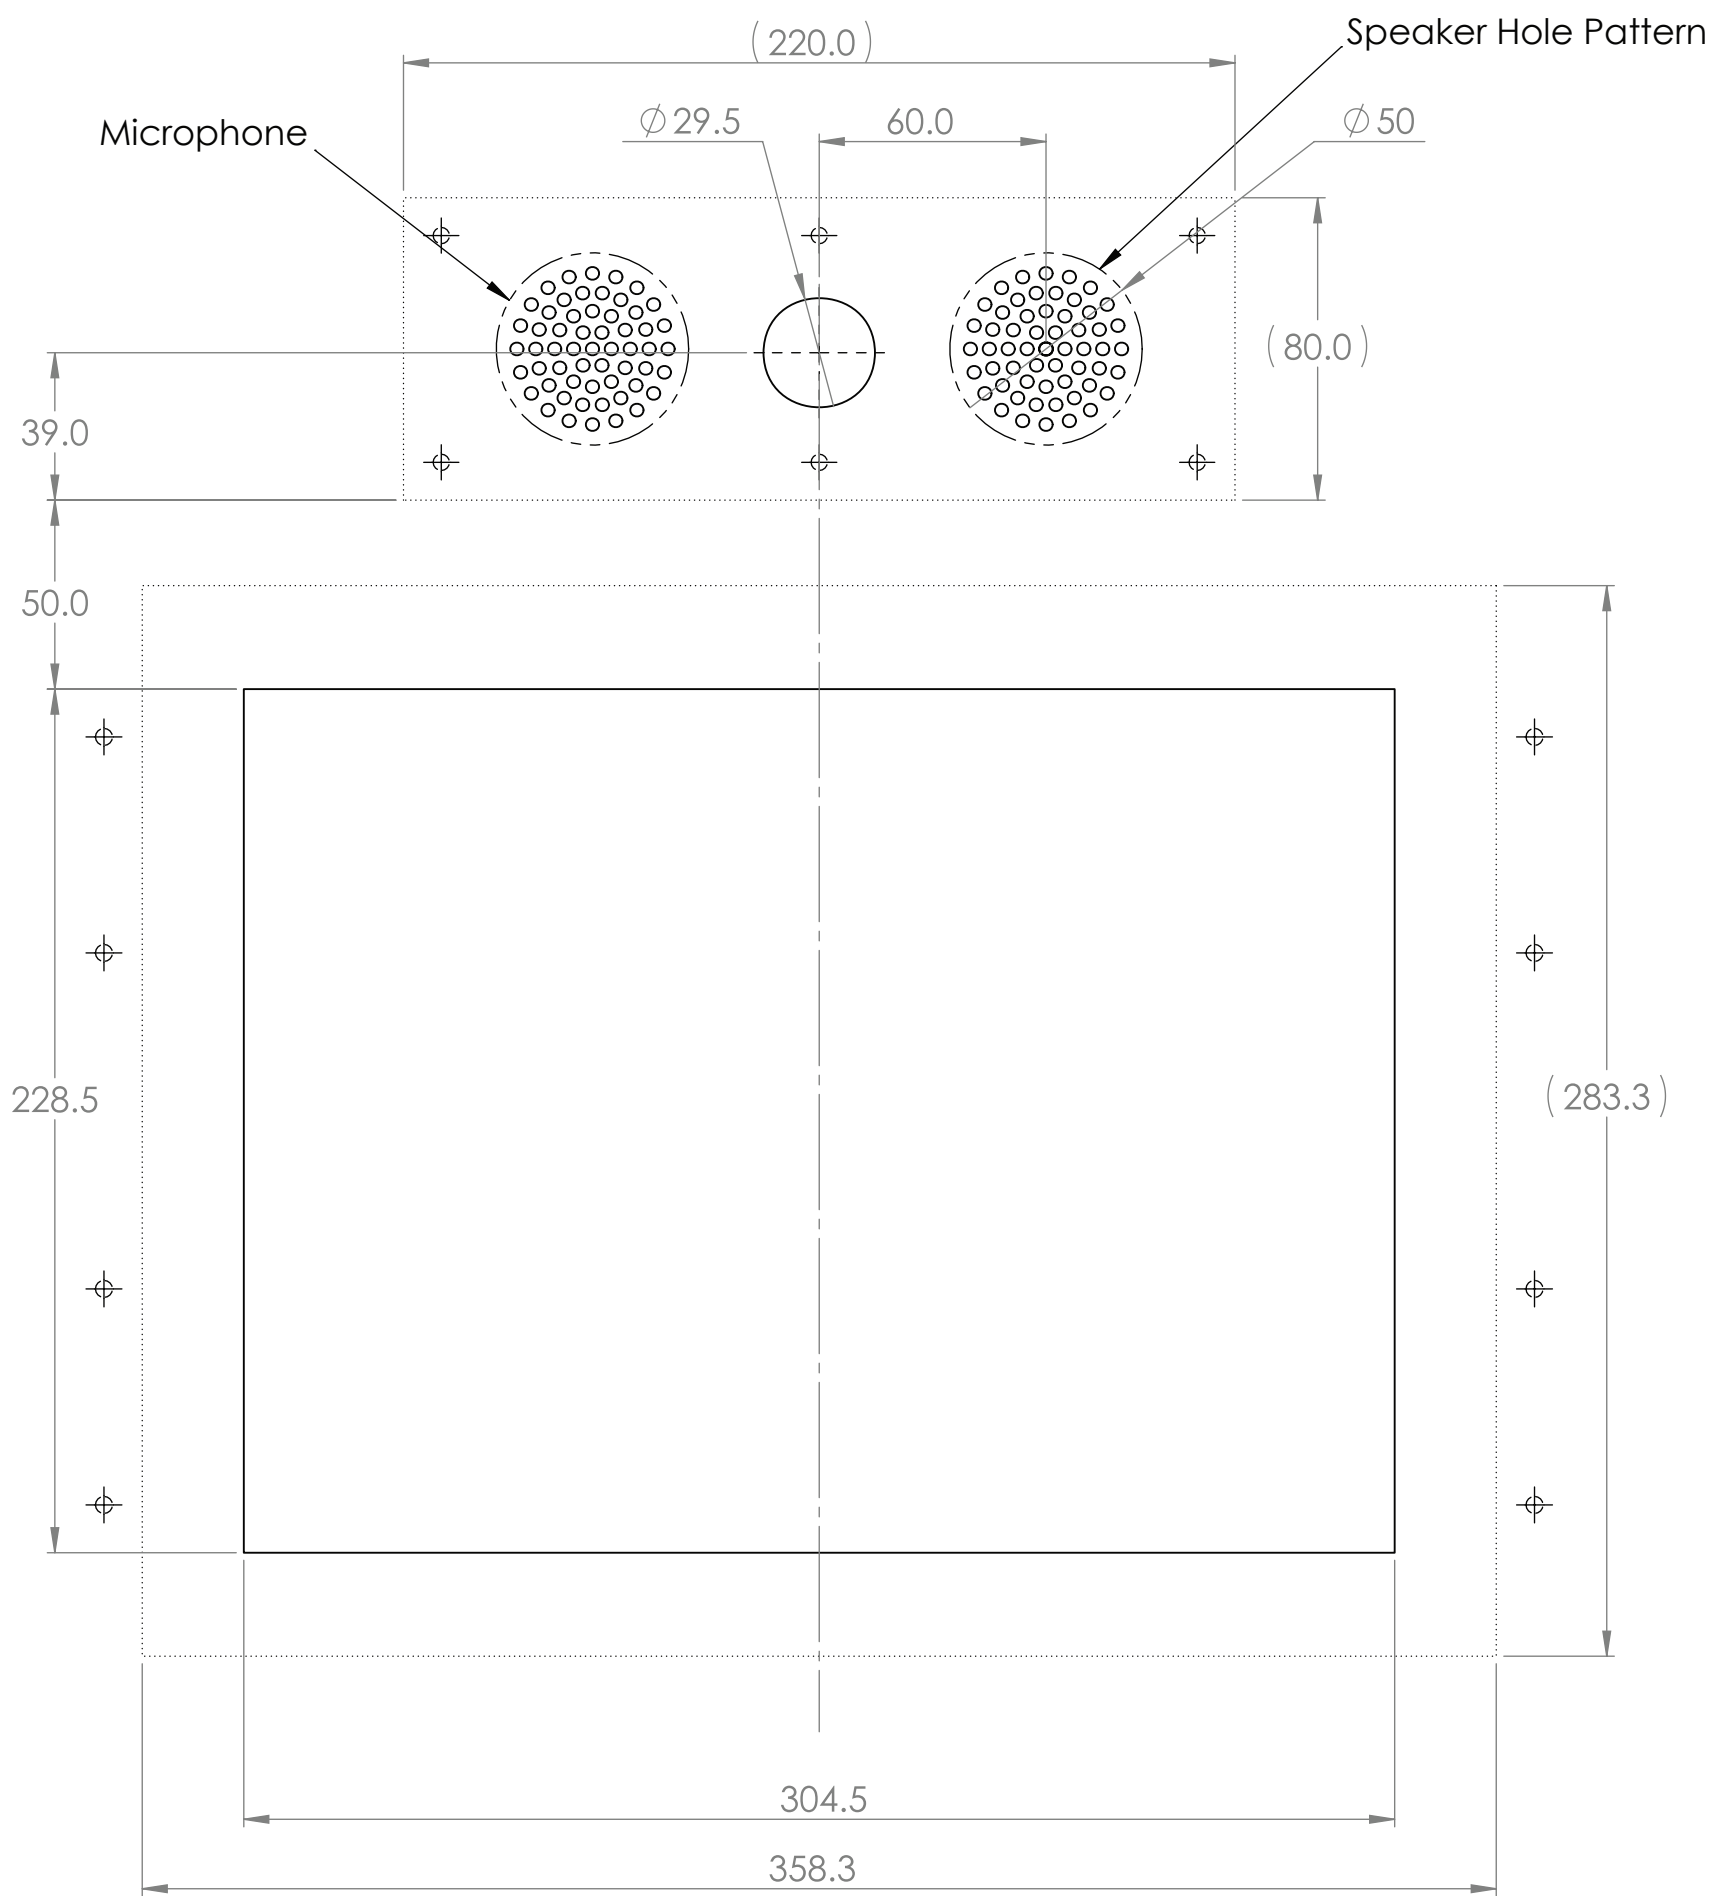

Cutout
(15" screen landscape)

	Title: TunderCabin15_mec_cutout (Landscape)		Unit: MM	
	Tolerance:	Material:	Finish:	
		Scale: 1:2	No. piece: N/A	Date: 2024-05-02
		Angular:	Rev: 1	Name:

Studing patern
(15" screen landscape)

	Title: TunderCabin15_mec_cutout (Landscape)		Unit: MM	
	Tolerance:	Material:	Finish:	
		Scale: 1:2	No. piece: N/A	Date: 2024-05-02
		Angular:	Rev: 1	Name:

Cutout
(15" screen portrait)

	Title: TunderCabin15_mec_cutout (Portrait)		Unit: MM	
	Tolerance:	Material:	Finish:	
		Scale: 1:2	No. piece: N/A	Date: 2024-05-02
		Angular:	Rev: 1	Name: Page: 1/1

Studing patern
(15" screen portrait)

	Title: TunderCabin15_mec_cutout (Portrait)		Unit: MM	
	Tolerance:	Material:	Finish:	
		Scale: 1:2	No. piece: N/A	Date: 2024-05-02
		Rev: 1	Name:	Page: 1/1

VIDA TECH	Title: Thunder 15" Screen			Unit: MM
	Tolerance:	Material:	Finish:	
	Scale:	1:2	No. piece:	Date: 2024-05-14
	Angular:	1	Name:	Page: 1/1

	Title: Camera module without switch			Unit: MM
	Tolerance:	Material:	Finish:	
		Scale: 1:2	No. piece: N/A	Date: 2024-05-02
		Rev: 1.0	Name:	Page: 1/1