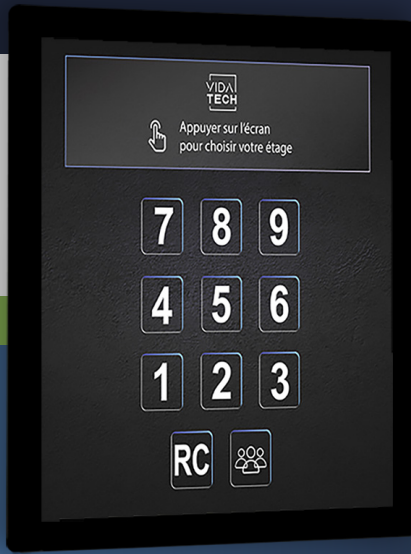

BOLT B15XX

15" touchscreen display

Applications

Control panel
Position indicator
Voice annunciator
Advertising

Display features

21" display
3mm tempered glass
16 Millions Colors
1024 x 768 resolution

Audio features