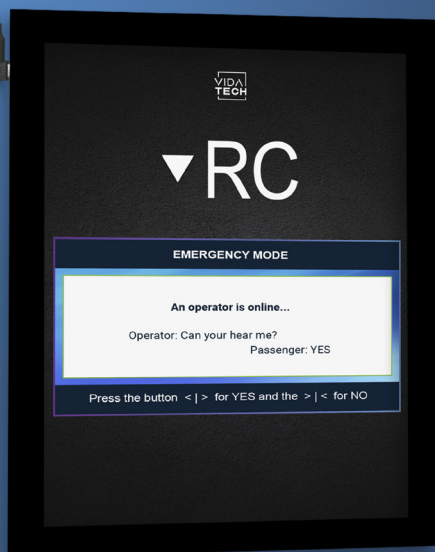

# THUNDER TC1582X

Emergency phone in cab

Emergency call 15" display mode

Position indicator 15" display mode

## Features

- ADA, ASME A17.1-2019/GSA B44:19 compliant
  - Full-duplex VoIP
  - 15" color LCD
  - LCD position indicator
    - Advertising/Announcement display
    - Voice annunciator
  - Self-diagnostic as required per code
  - Upgradable remotely or with USB drive
  - Customizable graphics via web platform
    - Dipswitch configurable

## Camera module

- Code compliant with entire floor view
- Easy installation in COP: One cable for audio, microphone, video
- External PoE port available as an option

917 Mgr Grandin, Suite 304B  
Quebec City  
Quebec, Canada  
G1V 3X8  
1 418 476-4802  
info@vidatech.ca